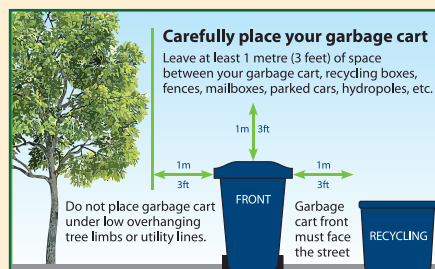

How To Use Your Garbage Cart

On your waste collection day, simply place your cart at the curb or edge of pavement (not on sidewalk) and follow the instructions below:

- Place garbage in tied bags or closed boxes only
- The cart lid must be able to close
- Overloaded carts will not be emptied
- Arrow on top of lid points to the centre of the road
- Carts are placed 1 metre (3 feet) from all stationary objects including other carts