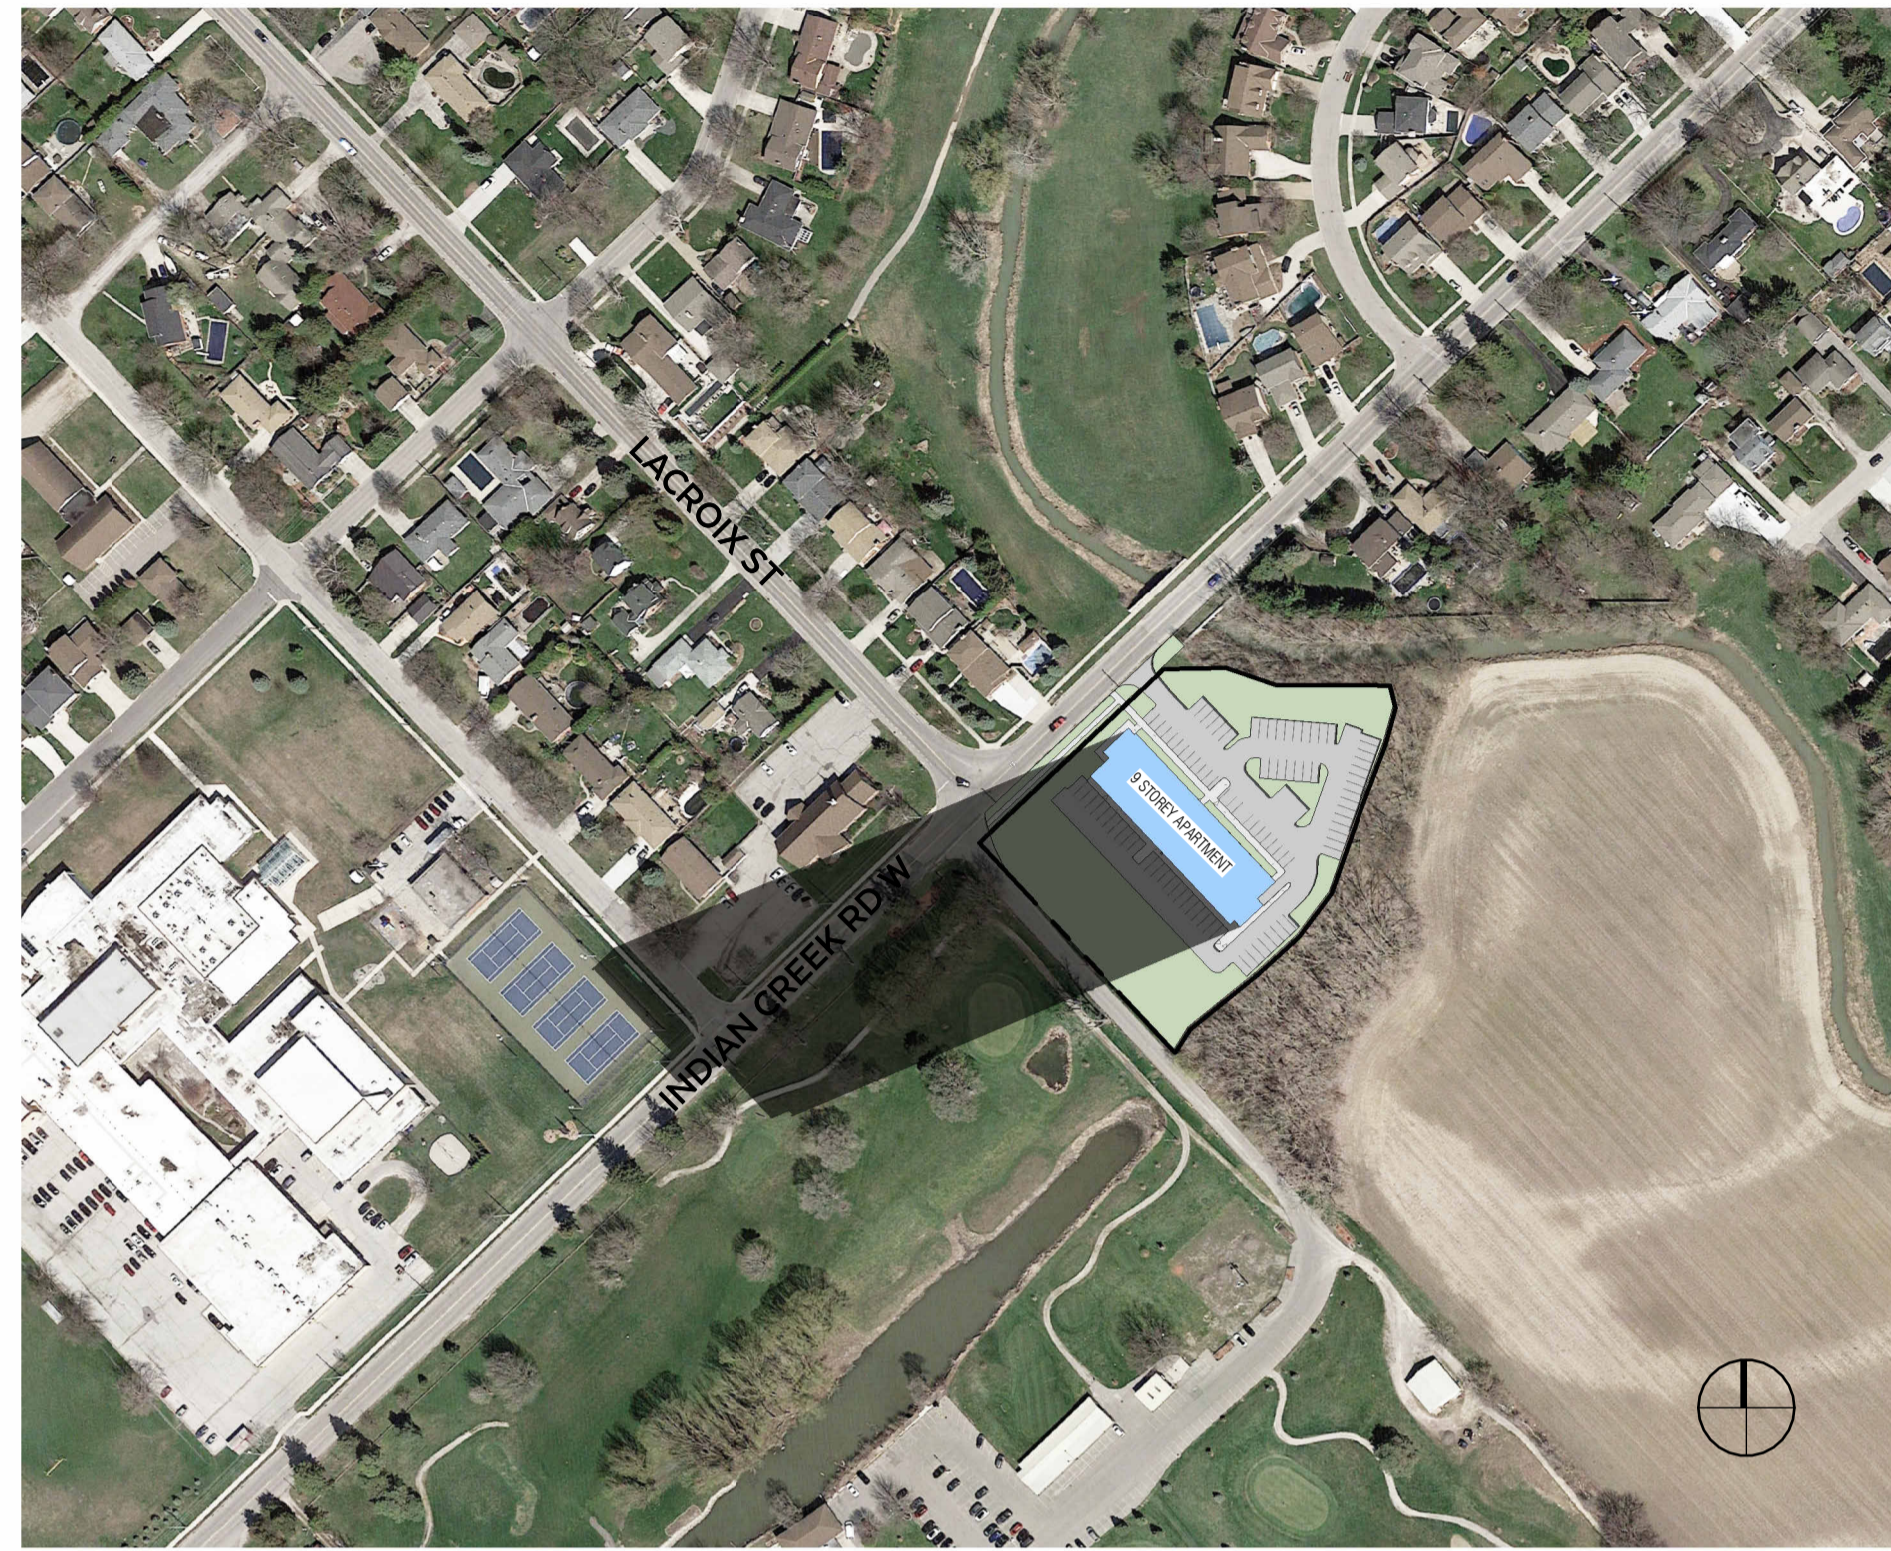

Sunrise 7:30am

9am

12pm

3pm

5pm

Sunset 7:30pm

SUMMER SOLSTICE

Sunrise 5:50am

9am

12pm

3pm

5pm

Sunset 9:15pm

FALL EQUINOX

Sunrise 7:30am

9am

12pm

3pm

5pm

Sunset 7:30pm