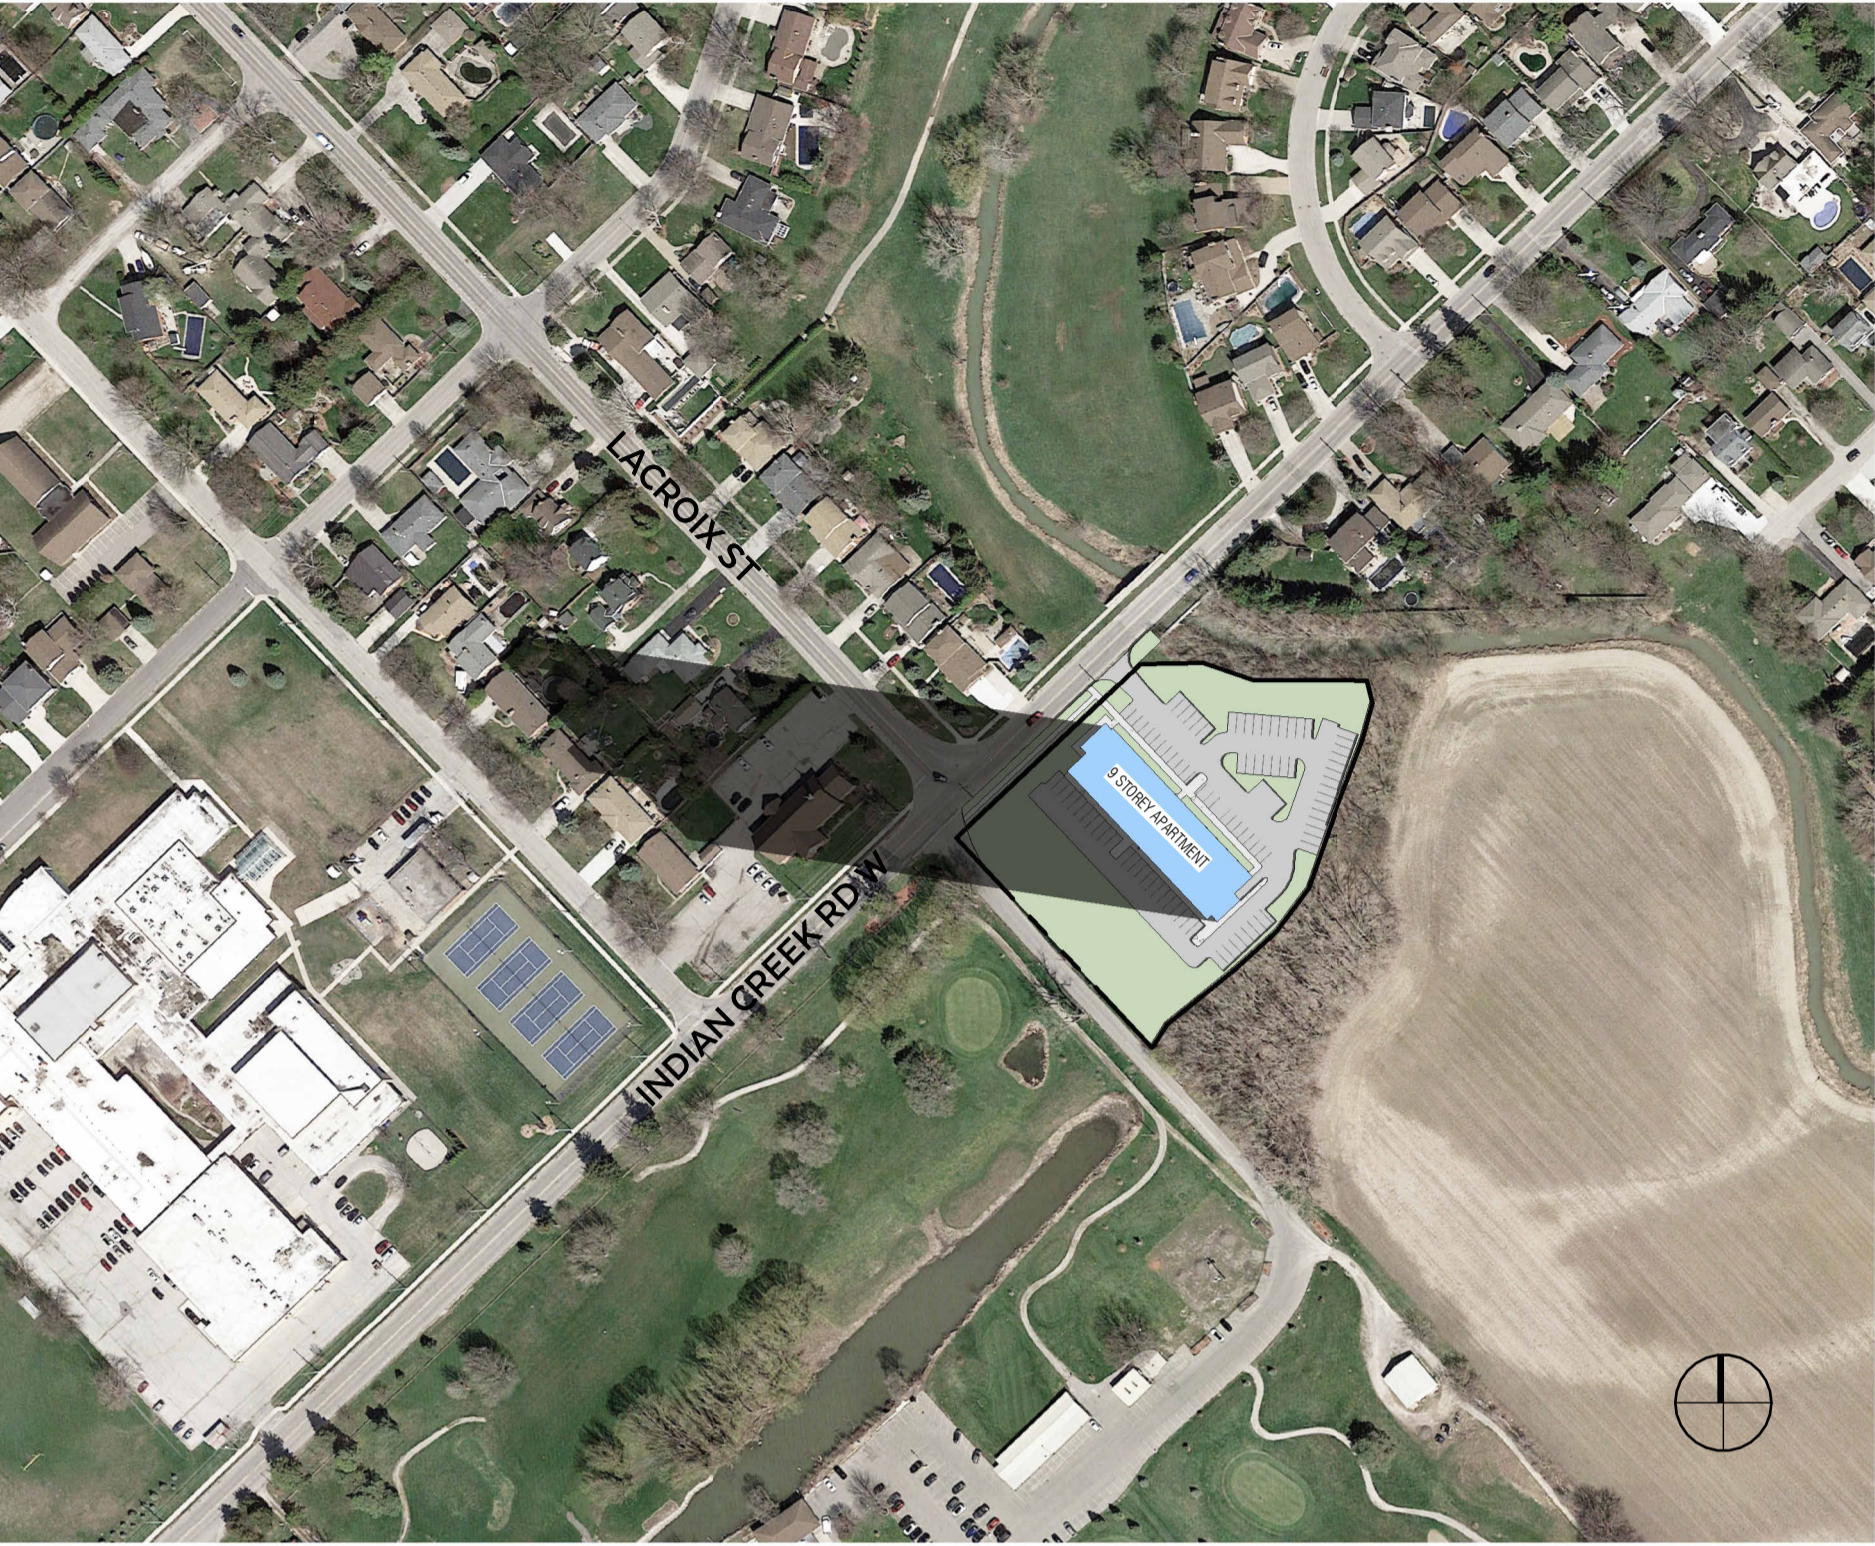

WINTER SOLSTICE

Sunrise 8:00am

9am

12pm

3pm

4:30pm

Sunset 5pm

SPRING EQUINOX

Sunrise 7:30am

9am

12pm

3pm

5pm

Sunset 7:30pm

SUMMER SOLSTICE

Sunrise 5:50am

9am

12pm

3pm

5pm

Sunset 9:15pm

FALL EQUINOX

Sunrise 7:30am

9am

12pm

3pm

5pm

Sunset 7:30pm