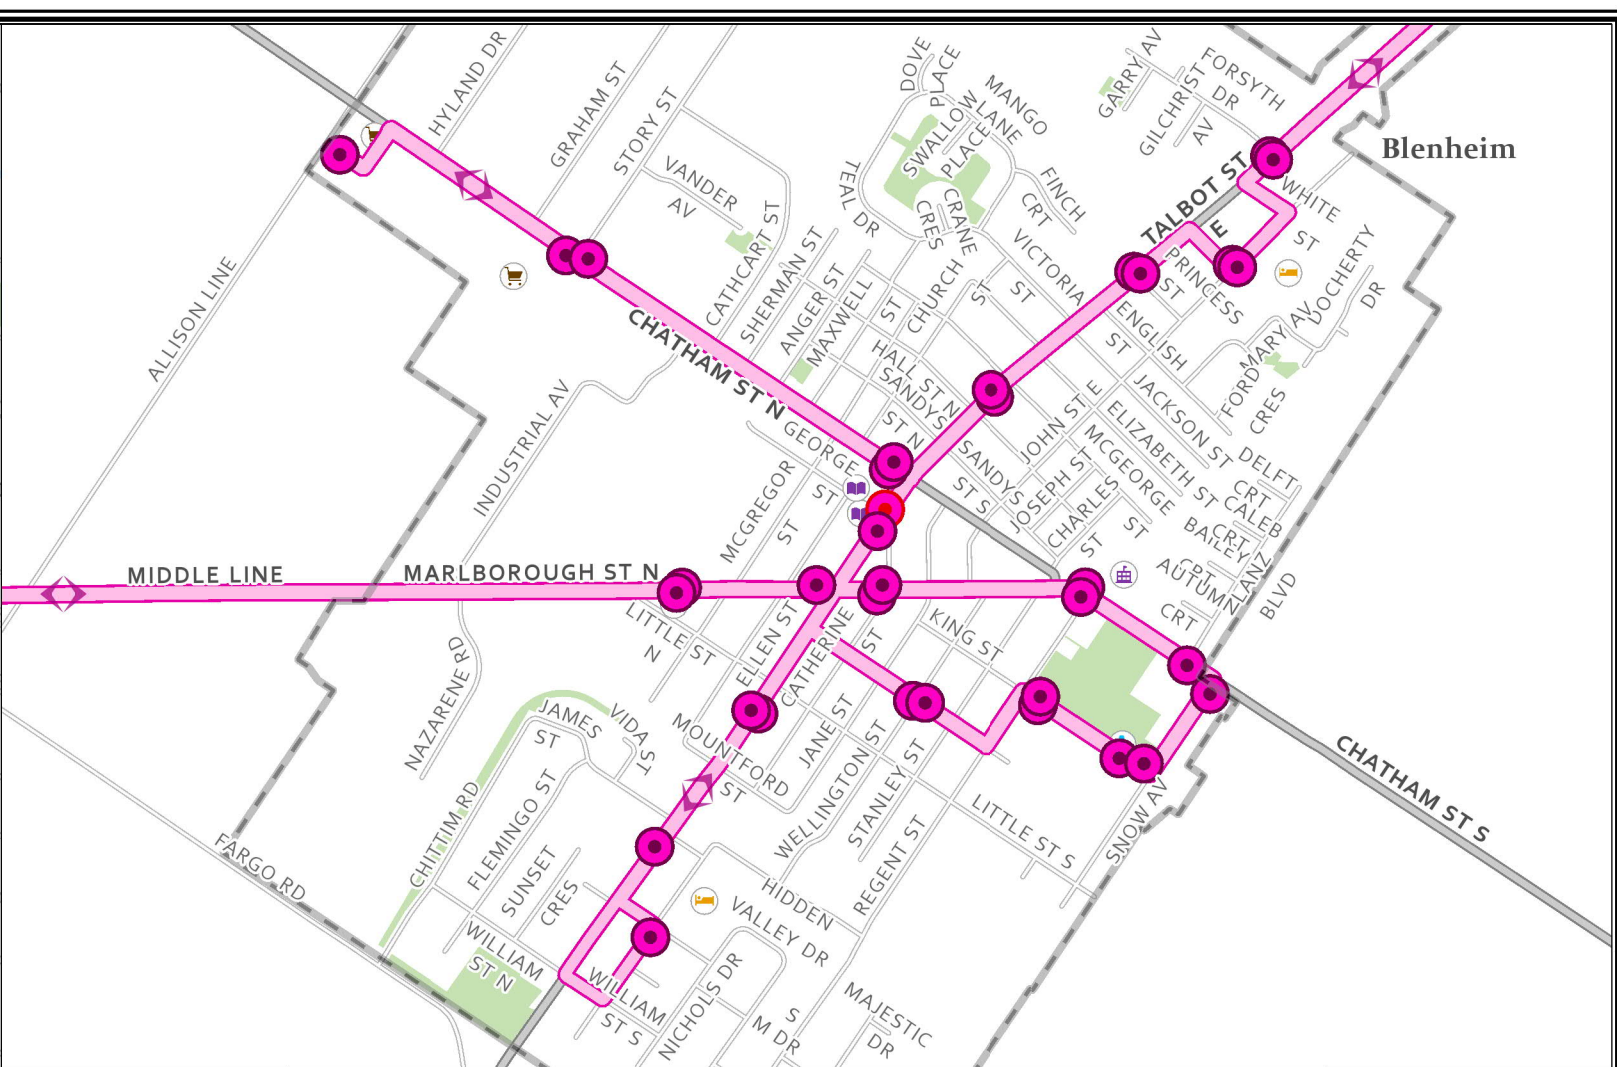

WWW.RIDECK.CA

Route C

Route runs Monday - Saturday

CASH FARE: \$5.00

Visit www.rideck.ca for fare information

- Route C Stop
- Route C Stop, Transfer Point
- Transit Route
- Arena
- VIA Rail Station
- Shopping/Grocery
- Seniors Center
- Secondary School
- Library
- Hospital
- College Campus
- Urban Area
- Municipal Park
- Water Body

*All times are estimates and subject to conditions. Download the Transit App from the Apple Store or Google Play for real-time bus stop arrival information

Disclaimer: The Municipality of Chatham-Kent takes every precaution to put up-to-date and correct information on all maps published by Engineering Services. However, it does not expressly warrant that the information contained in the map is accurate on the date of publication. All users may use this information at their own risk. The Municipality of Chatham-Kent will not entertain any claims arising out of the the use of this map or information.

Revised: September 2021

RIDECK

Chatham Terminal (#1001)	Hospital (CKHA) (#5024)	WJ Baird School (#6012)	Ridgetown Arena (#6034)	Blenheim Pool (#6051)	Hospital (CKHA) (#5024)	Chatham Terminal (#1001)
Departs						Arrives
6:15 AM	6:20 AM	6:50 AM	7:25 AM	8:05 AM	8:40 AM	8:45 AM
8:45 AM	8:50 AM	9:20 AM	9:55 AM	10:35 AM	11:10 AM	11:15 AM
12:15 PM*	12:20 PM*	12:50 PM*	1:25 PM*	2:05 PM*	2:40 PM*	2:45 PM*
4:15 PM	4:20 PM	4:50 PM	5:25 PM	6:05 PM	6:40 PM	6:45 PM
6:45 PM	6:50 PM	7:20 PM	7:55 PM	8:35 PM	9:10 PM	9:15 PM

Bold times mean the bus will not depart prior to that time
 *Denotes service only available Monday-Friday