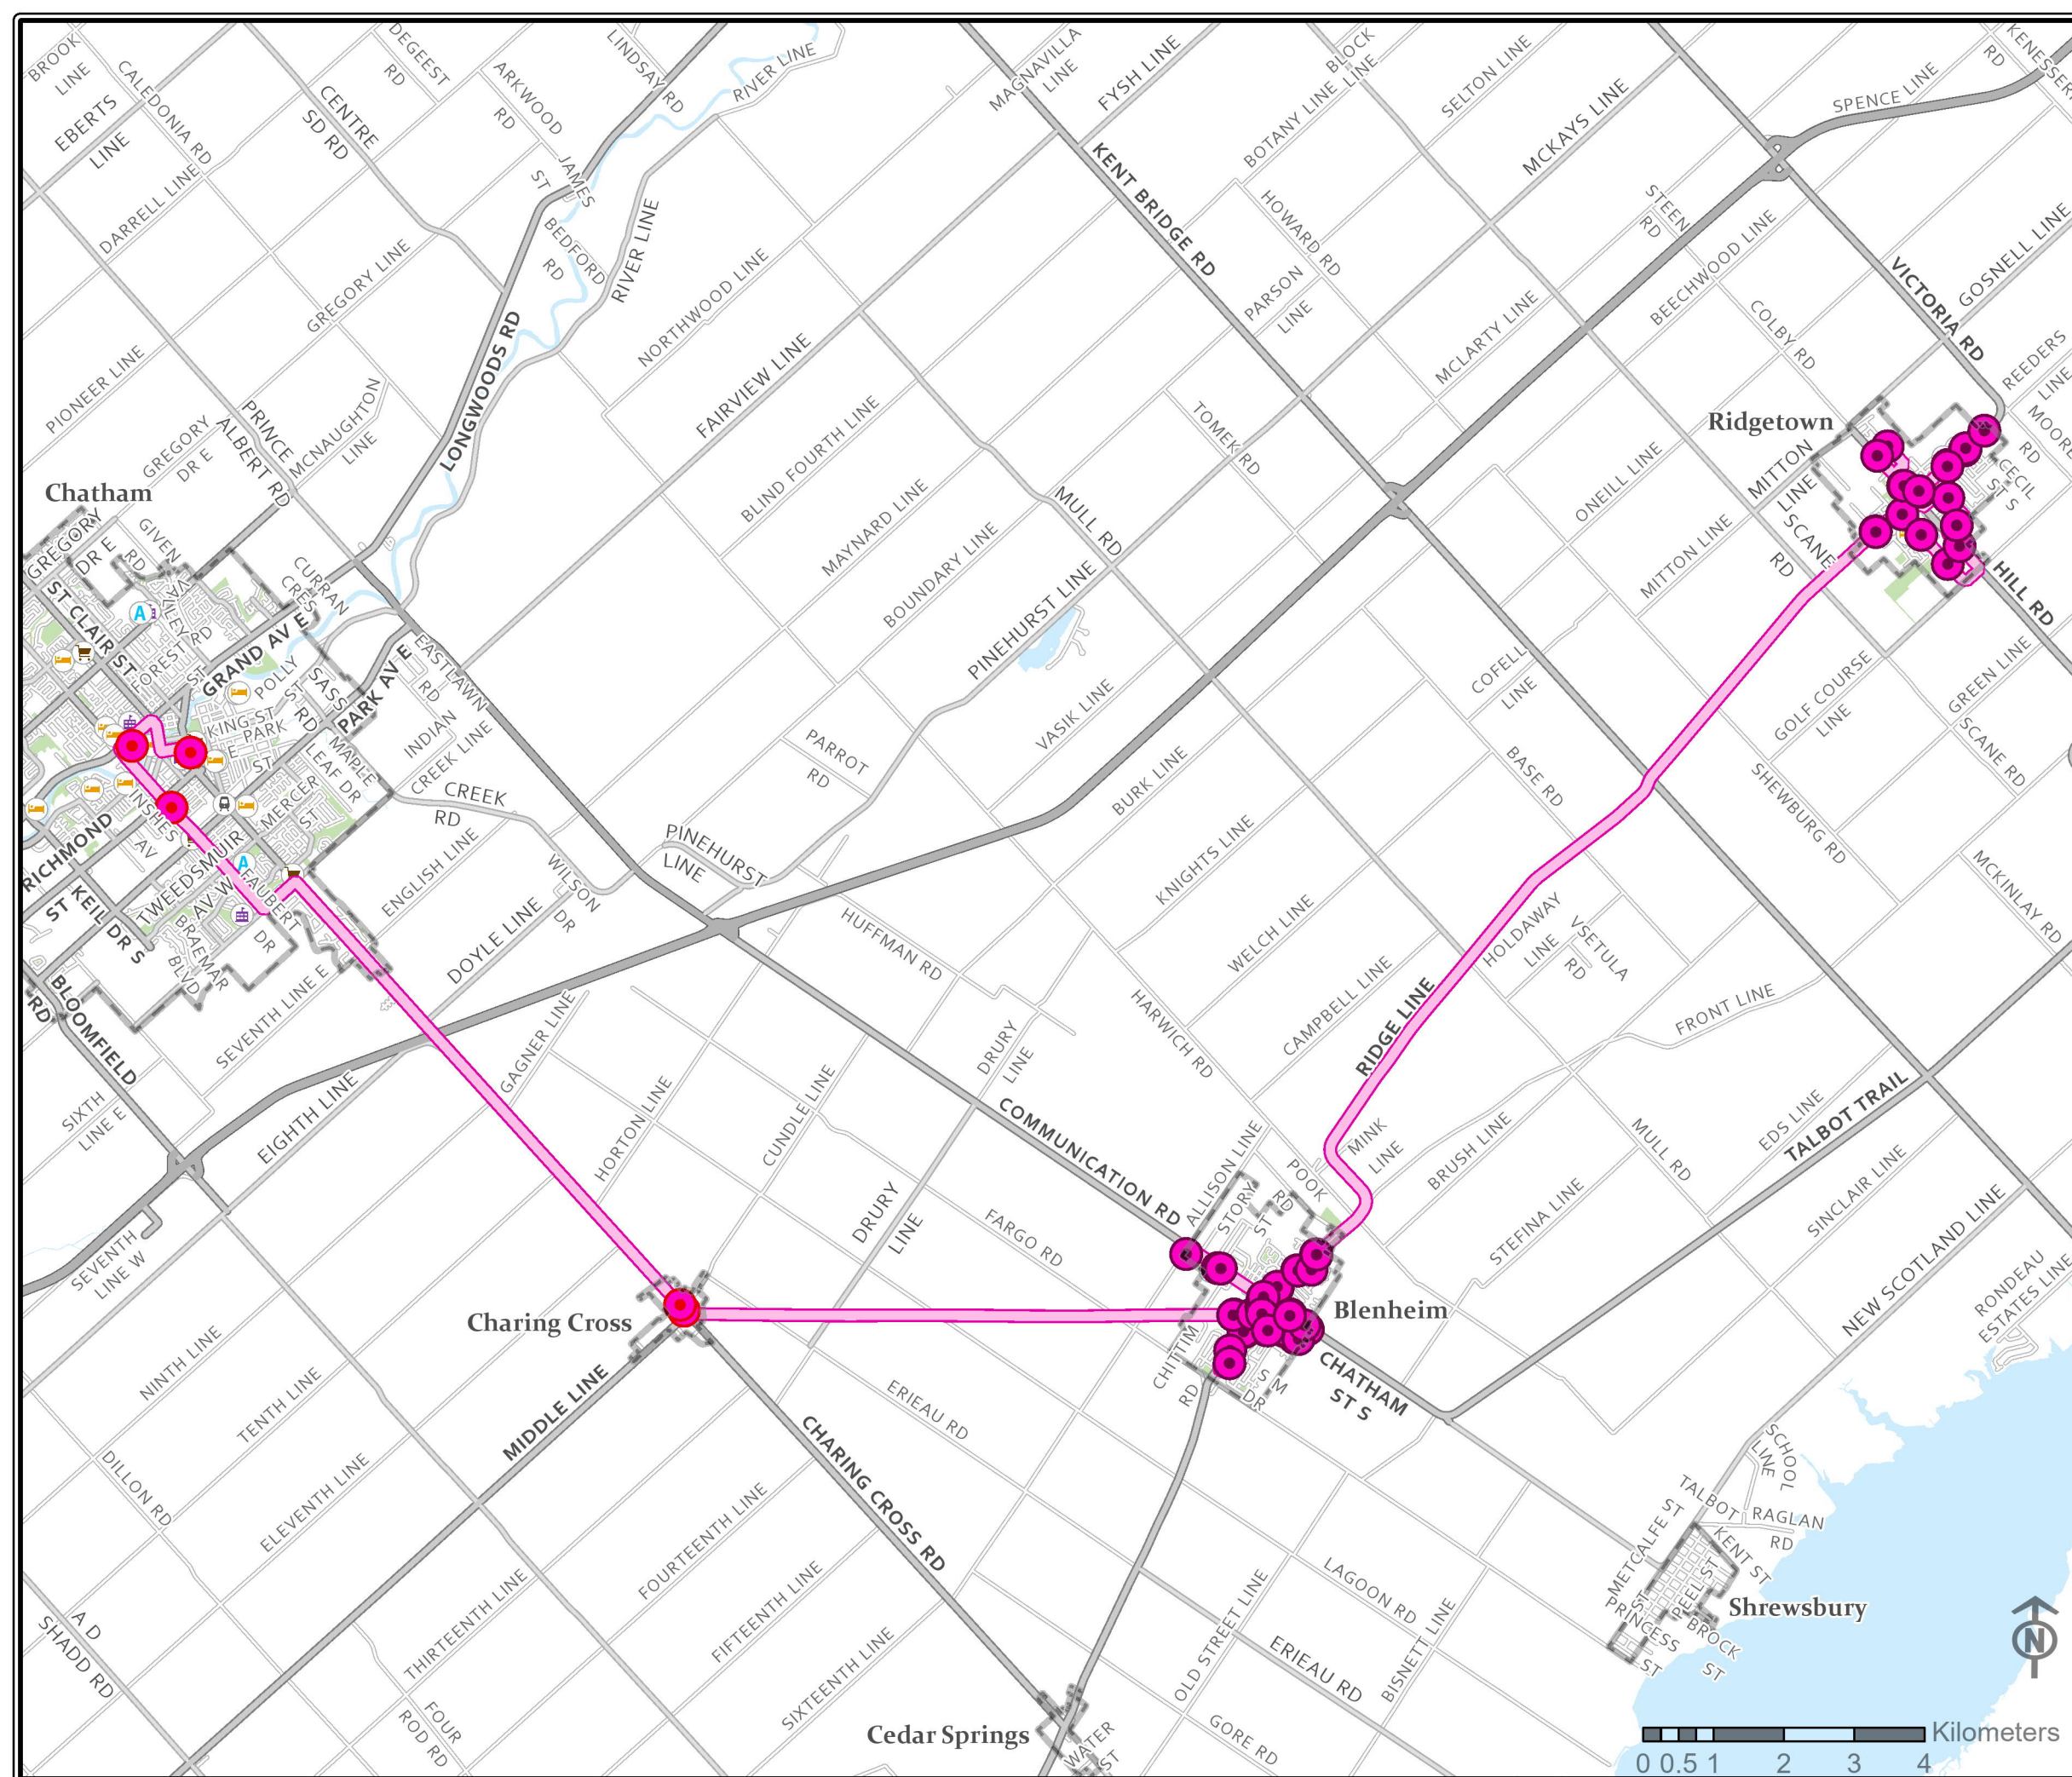

WWW.RIDECK.CA

Route C

Route runs Monday - Saturday

CASH FARE: \$5.00

Visit www.rideck.ca for fare information

- Route C Stop
- Route C Stop, Transfer Point
- Transit Route
- Arena
- VIA Rail Station
- Shopping/Grocery
- Seniors Center
- Secondary School
- Library
- Hospital
- College Campus
- Urban Area
- Municipal Park
- Water Body

*All times are estimates and subject to conditions. Download the Transit App from the Apple Store or Google Play for real-time bus stop arrival information

Disclaimer: The Municipality of Chatham-Kent takes every precaution to put up-to-date and correct information on all maps published by Engineering Services. However, it does not expressly warrant that the information contained in the map is accurate on the date of publication. All users may use this information at their own risk. The Municipality of Chatham-Kent will not entertain any claims arising out of the the use of this map or information.

Revised: September 2021

RIDECK

Chatham Terminal (#1001)	Hospital (CKHA) (#5024)	WJ Baird School (#6012)	Ridgetown Arena (#6034)	Blenheim Pool (#6051)	Hospital (CKHA) (#5024)	Chatham Terminal (#1001)
Departs						Arrives
6:15 AM	6:20 AM	6:50 AM	7:25 AM	8:05 AM	8:40 AM	8:45 AM
8:45 AM	8:50 AM	9:20 AM	9:55 AM	10:35 AM	11:10 AM	11:15 AM
12:15 PM*	12:20 PM*	12:50 PM*	1:25 PM*	2:05 PM*	2:40 PM*	2:45 PM*
4:15 PM	4:20 PM	4:50 PM	5:25 PM	6:05 PM	6:40 PM	6:45 PM
6:45 PM	6:50 PM	7:20 PM	7:55 PM	8:35 PM	9:10 PM	9:15 PM

Bold times mean the bus will not depart prior to that time
 *Denotes service only available Monday-Friday