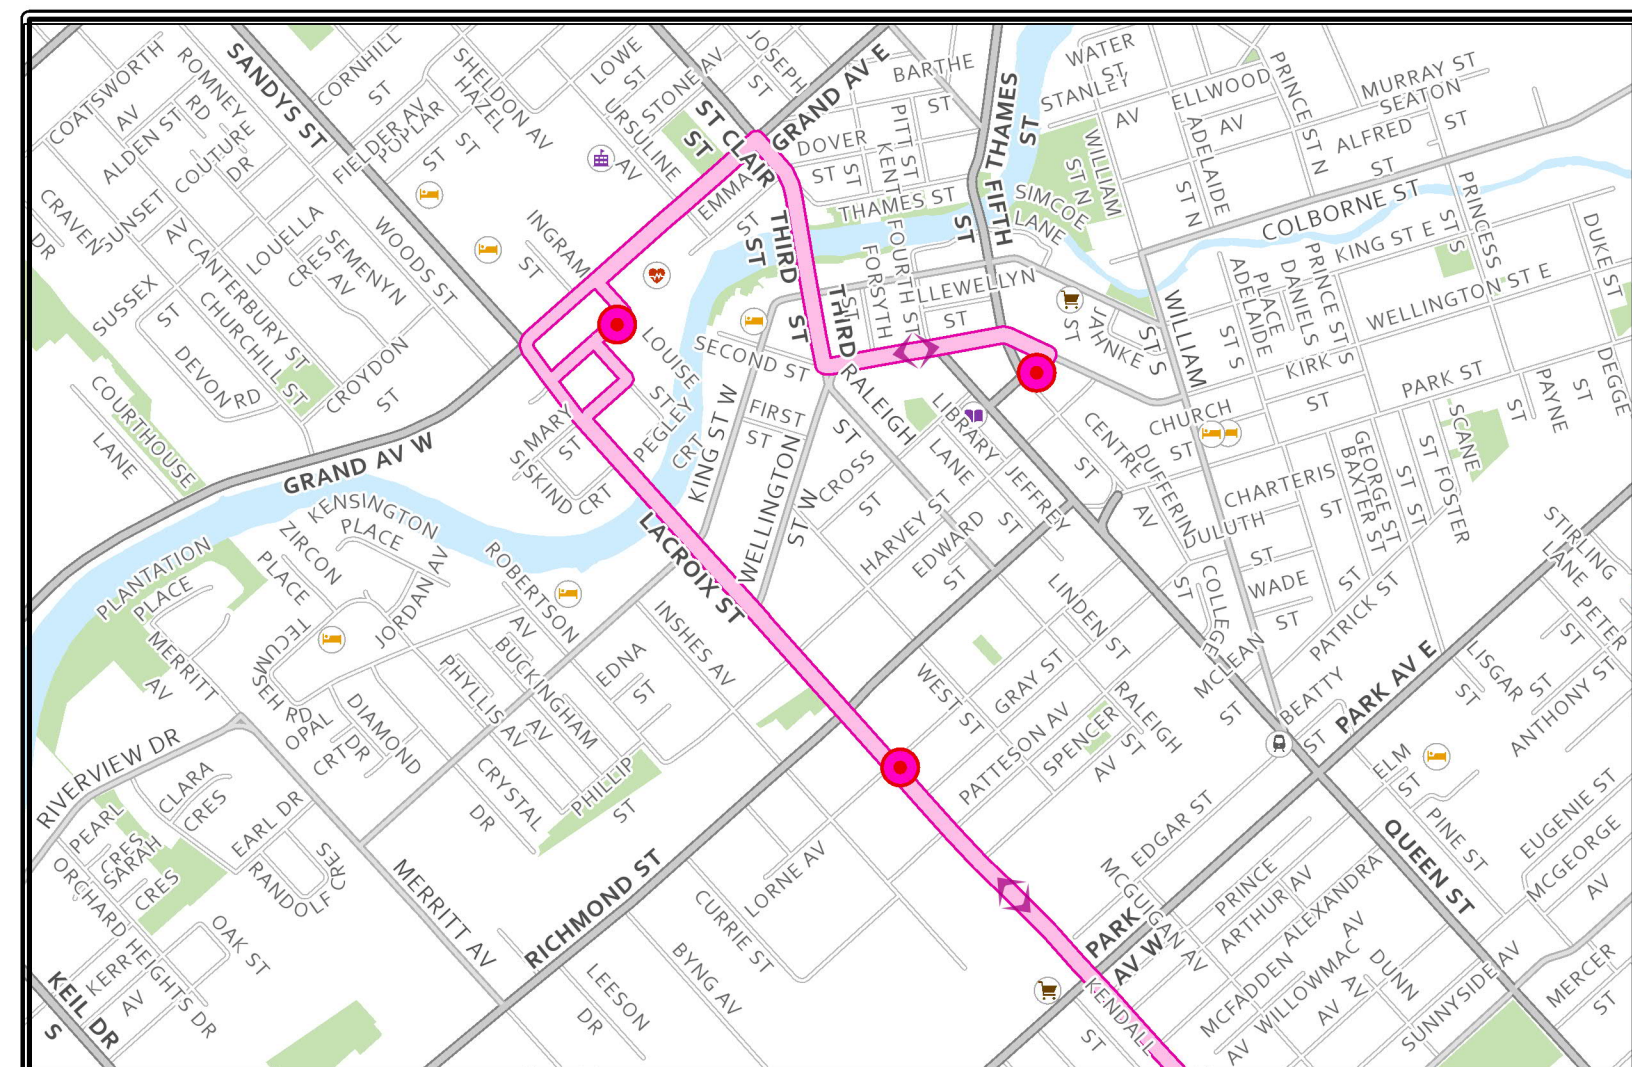

WWW.RIDECK.CA

Route C

Route runs Monday - Saturday

CASH FARE: \$5.00

Visit www.rideck.ca for fare information

- Route C Stop
- Route C Stop, Transfer Point
- Transit Route
- Arena
- VIA Rail Station
- Shopping/Grocery
- Seniors Center
- Secondary School
- Library
- Hospital
- College Campus
- Urban Area
- Municipal Park
- Water Body

*All times are estimates and subject to conditions. Download the Transit App from the Apple Store or Google Play for real-time bus stop arrival information

Disclaimer: The Municipality of Chatham-Kent takes every precaution to put up-to-date and correct information on all maps published by Engineering Services. However, it does not expressly warrant that the information contained in the map is accurate on the date of publication. All users may use this information at their own risk. The Municipality of Chatham-Kent will not entertain any claims arising out of the the use of this map or information.

Revised: September 2021

RIDECK

Chatham Terminal (#1001)	Hospital (CKHA) (#5024)	WJ Baird School (#6012)	Ridgetown Arena (#6034)	Blenheim Pool (#6051)	Hospital (CKHA) (#5024)	Chatham Terminal (#1001)
Departs						Arrives
6:15 AM	6:20 AM	6:50 AM	7:25 AM	8:05 AM	8:40 AM	8:45 AM
8:45 AM	8:50 AM	9:20 AM	9:55 AM	10:35 AM	11:10 AM	11:15 AM
12:15 PM*	12:20 PM*	12:50 PM*	1:25 PM*	2:05 PM*	2:40 PM*	2:45 PM*
4:15 PM	4:20 PM	4:50 PM	5:25 PM	6:05 PM	6:40 PM	6:45 PM
6:45 PM	6:50 PM	7:20 PM	7:55 PM	8:35 PM	9:10 PM	9:15 PM

Bold times mean the bus will not depart prior to that time
 *Denotes service only available Monday-Friday