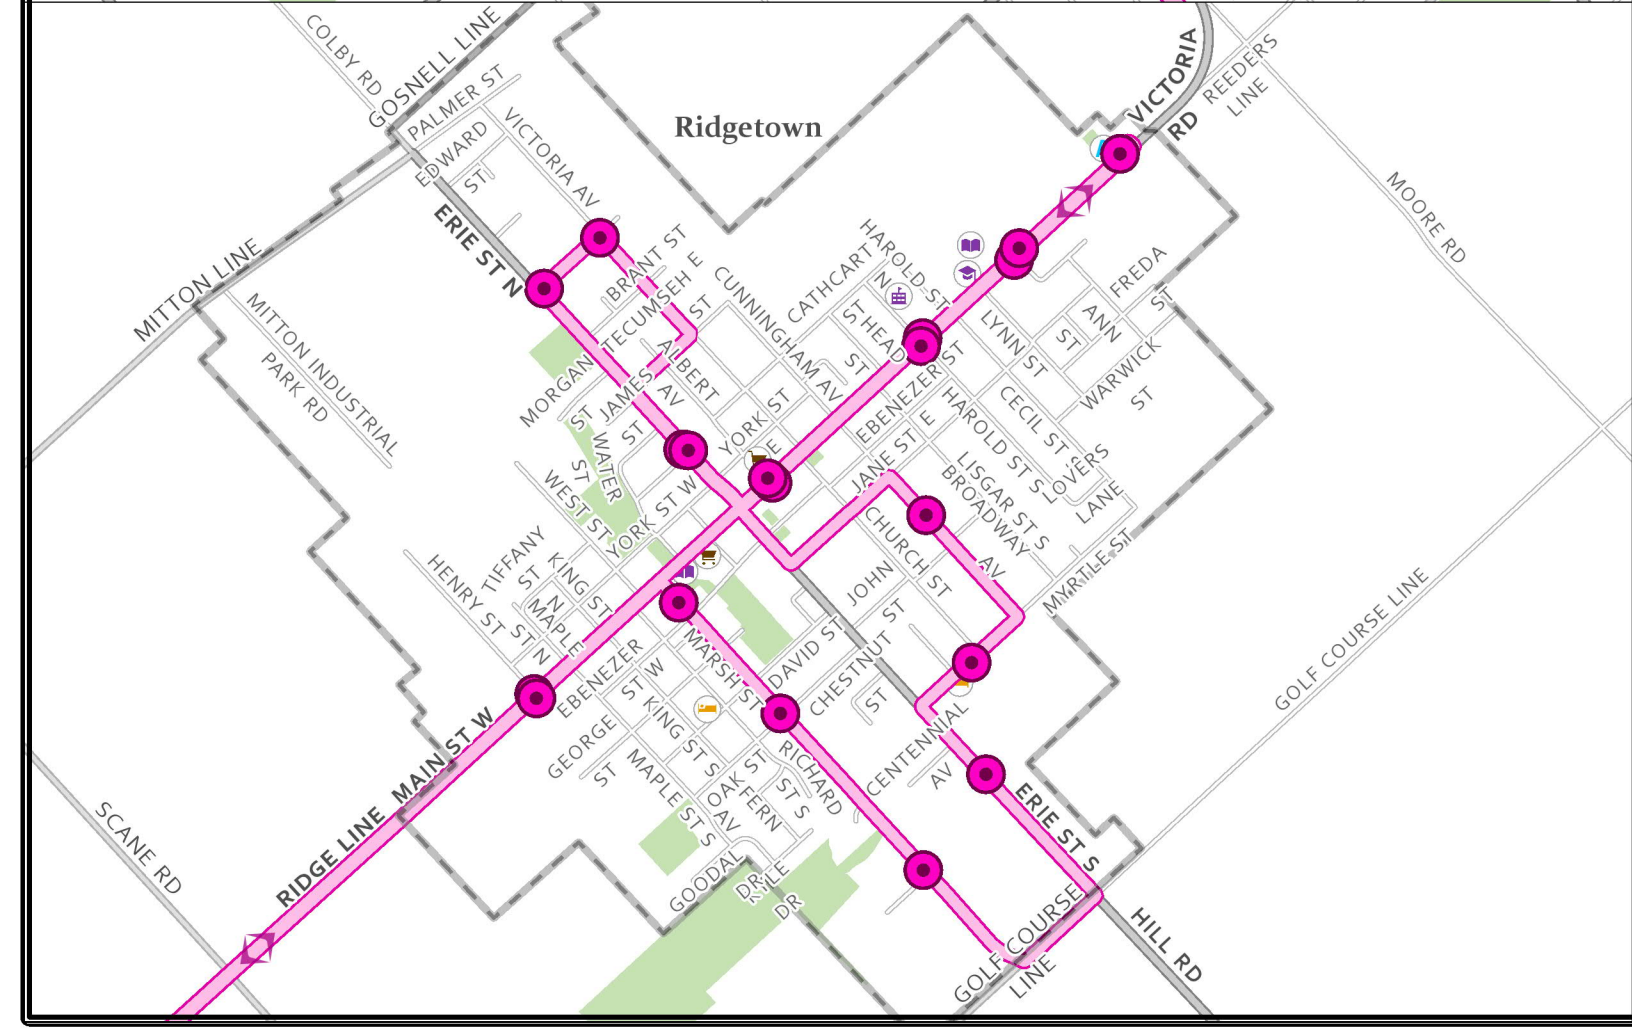

WWW.RIDECK.CA

Route C

Route runs Monday - Saturday

CASH FARE: \$5.00

Visit www.rideck.ca for fare information

- Route C Stop
- Route C Stop, Transfer Point
- Transit Route
- Arena
- VIA Rail Station
- Shopping/Grocery
- Seniors Center
- Secondary School
- Library
- Hospital
- College Campus
- Urban Area
- Municipal Park
- Water Body

*All times are estimates and subject to conditions. Download the Transit App from the Apple Store or Google Play for real-time bus stop arrival information

Disclaimer: The Municipality of Chatham-Kent takes every precaution to put up-to-date and correct information on all maps published by Engineering Services. However, it does not expressly warrant that the information contained in the map is accurate on the date of publication. All users may use this information at their own risk. The Municipality of Chatham-Kent will not entertain any claims arising out of the the use of this map or information.

Revised: September 2021

RIDECK

Chatham Terminal (#1001)	Hospital (CKHA) (#5024)	WJ Baird School (#6012)	Ridgetown Arena (#6034)	Blenheim Pool (#6051)	Hospital (CKHA) (#5024)	Chatham Terminal (#1001)
Departs						Arrives
6:15 AM	6:20 AM	6:50 AM	7:25 AM	8:05 AM	8:40 AM	8:45 AM
8:45 AM	8:50 AM	9:20 AM	9:55 AM	10:35 AM	11:10 AM	11:15 AM
12:15 PM*	12:20 PM*	12:50 PM*	1:25 PM*	2:05 PM*	2:40 PM*	2:45 PM*
4:15 PM	4:20 PM	4:50 PM	5:25 PM	6:05 PM	6:40 PM	6:45 PM
6:45 PM	6:50 PM	7:20 PM	7:55 PM	8:35 PM	9:10 PM	9:15 PM

Bold times mean the bus will not depart prior to that time
 *Denotes service only available Monday-Friday