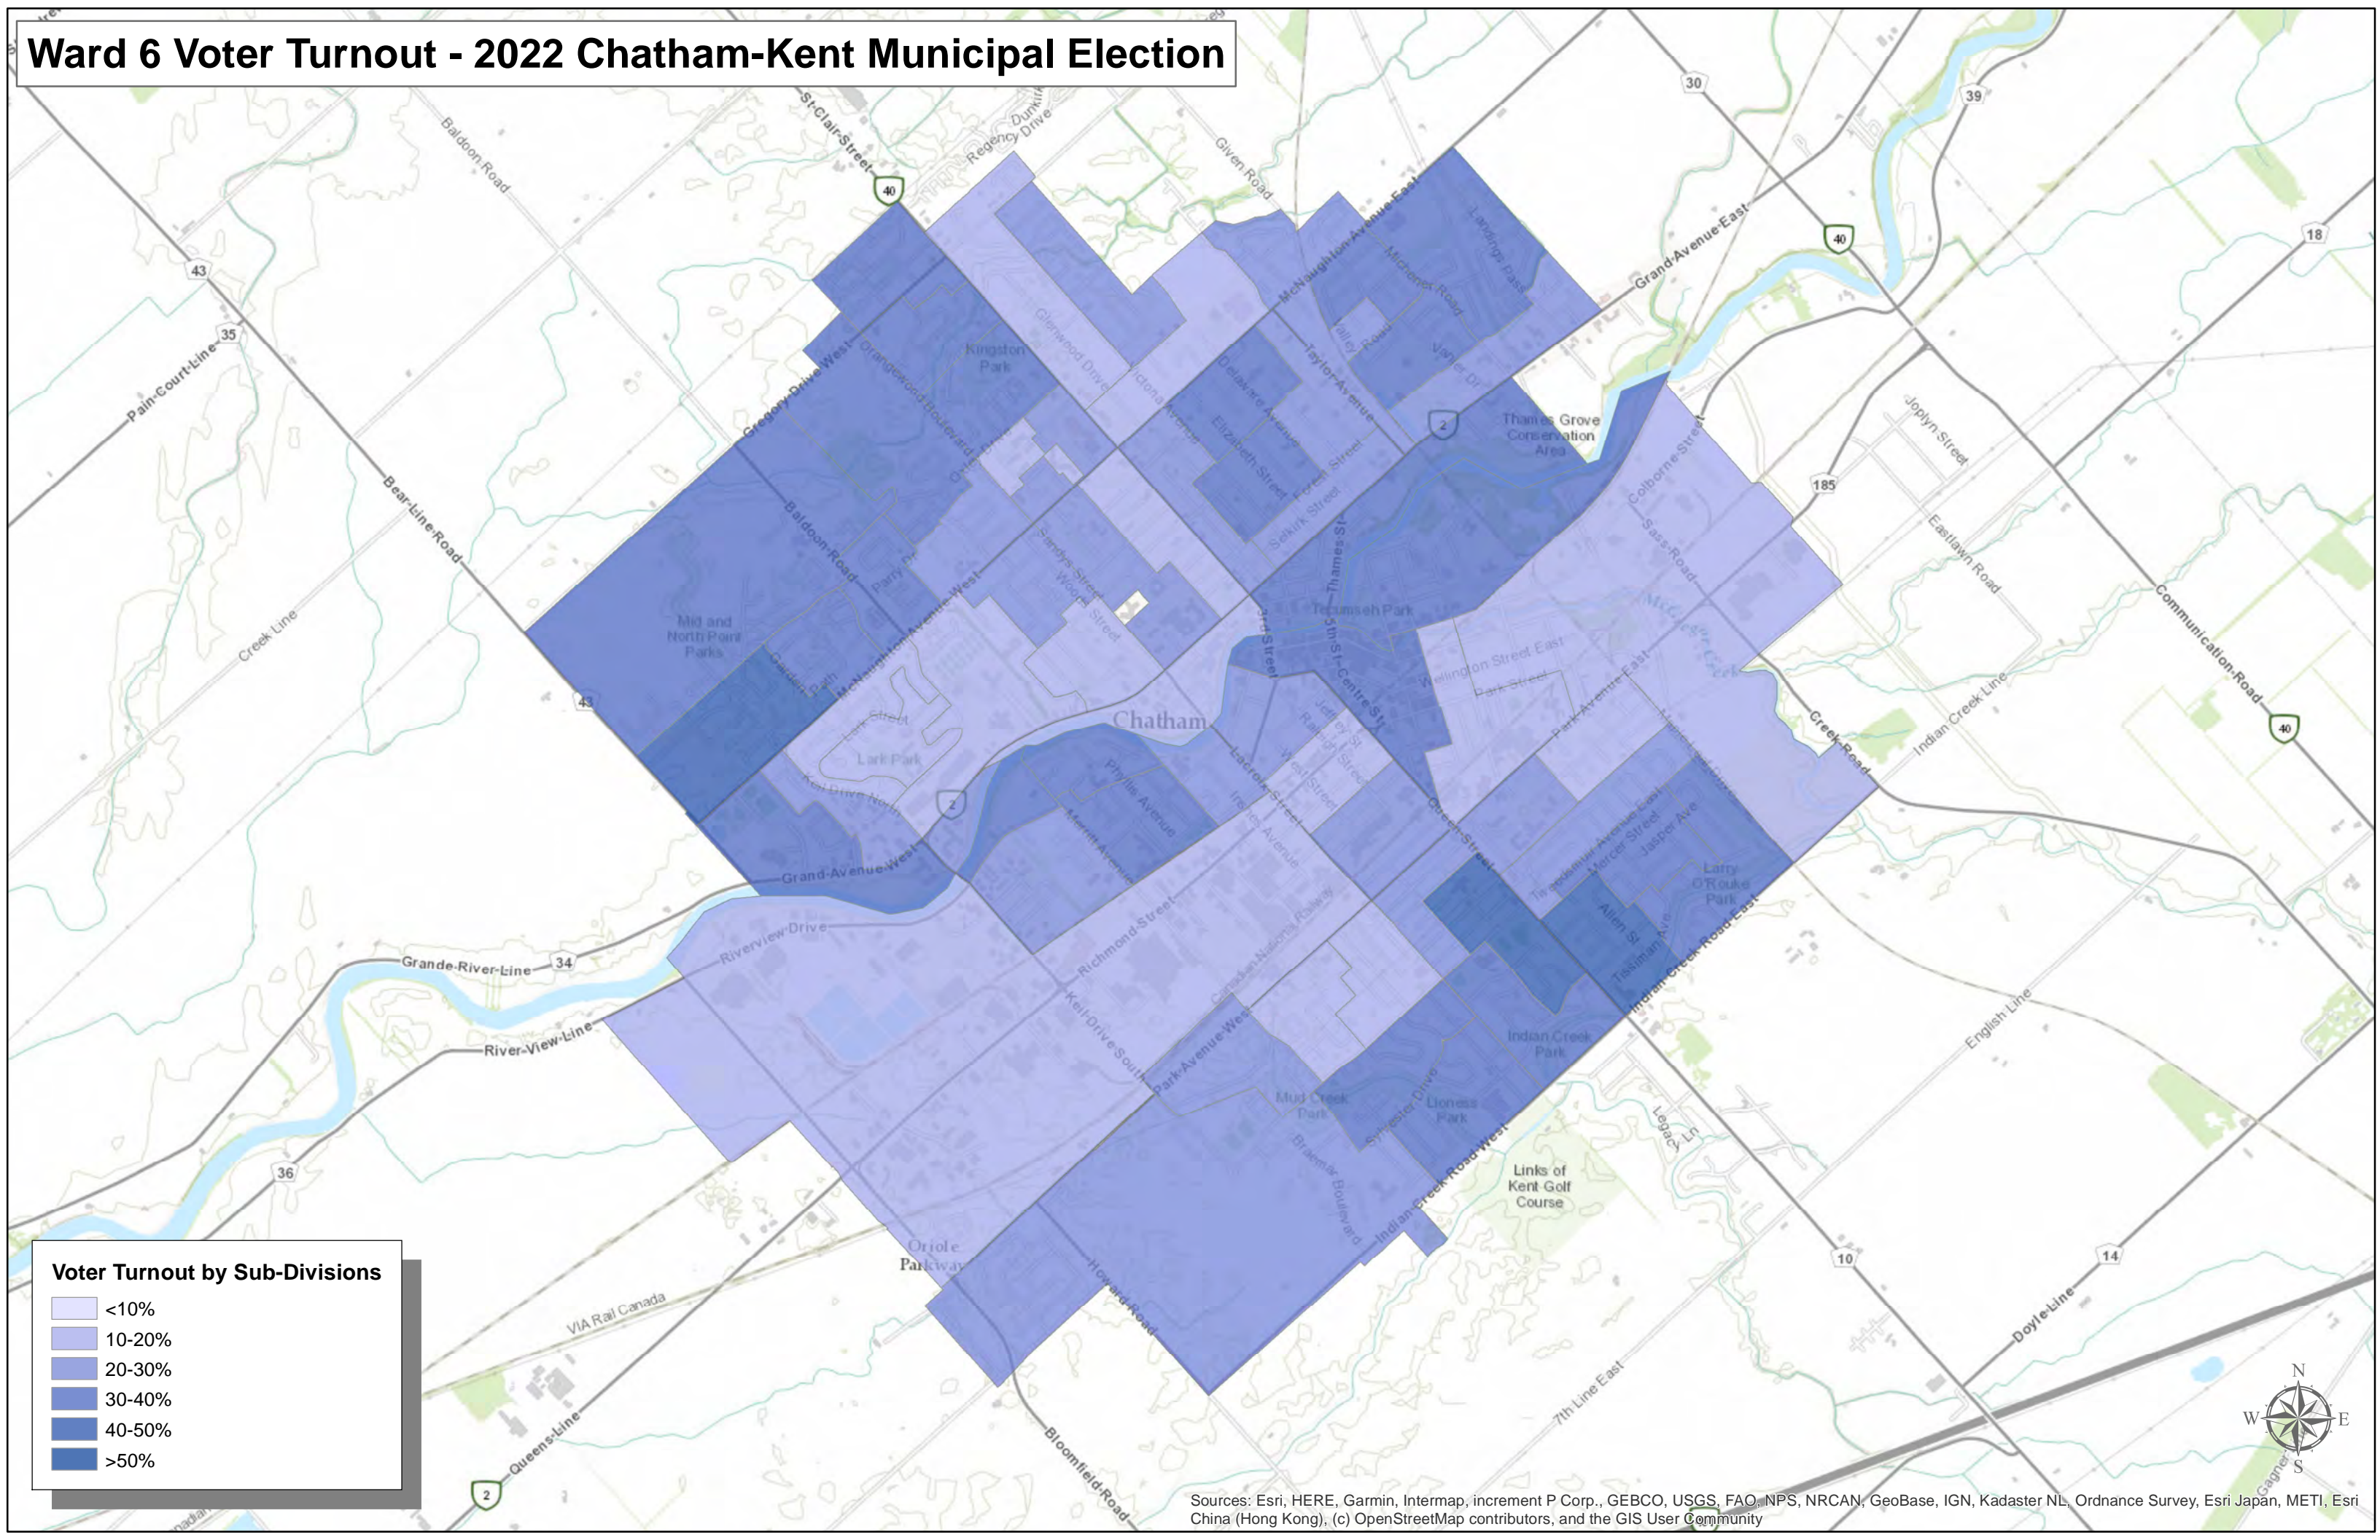

Ward 6 Voter Turnout - 2022 Chatham-Kent Municipal Election

Sources: Esri, HERE, Garmin, Intermap, increment P Corp., GEBCO, USGS, FAO, NPS, NRCAN, GeoBase, IGN, Kadaster NL, Ordnance Survey, Esri Japan, METI, Esri China (Hong Kong), (c) OpenStreetMap contributors, and the GIS User Community