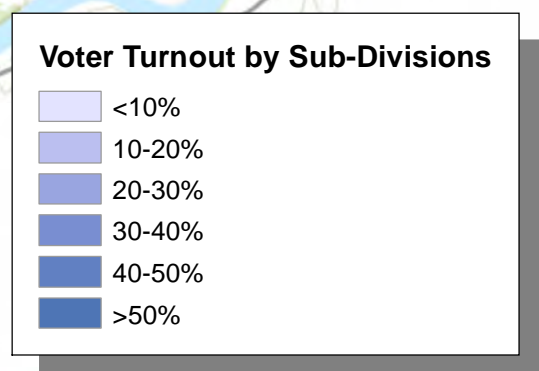

Ward 6 Voter Turnout - 2022 Chatham-Kent Municipal Election

Sources: Esri, HERE, Garmin, Intermap, increment P Corp., GEBCO, USGS, FAO, NPS, NRCAN, GeoBase, IGN, Kadaster NL, Ordnance Survey, Esri Japan, METI, Esri China (Hong Kong), (c) OpenStreetMap contributors, and the GIS User Community