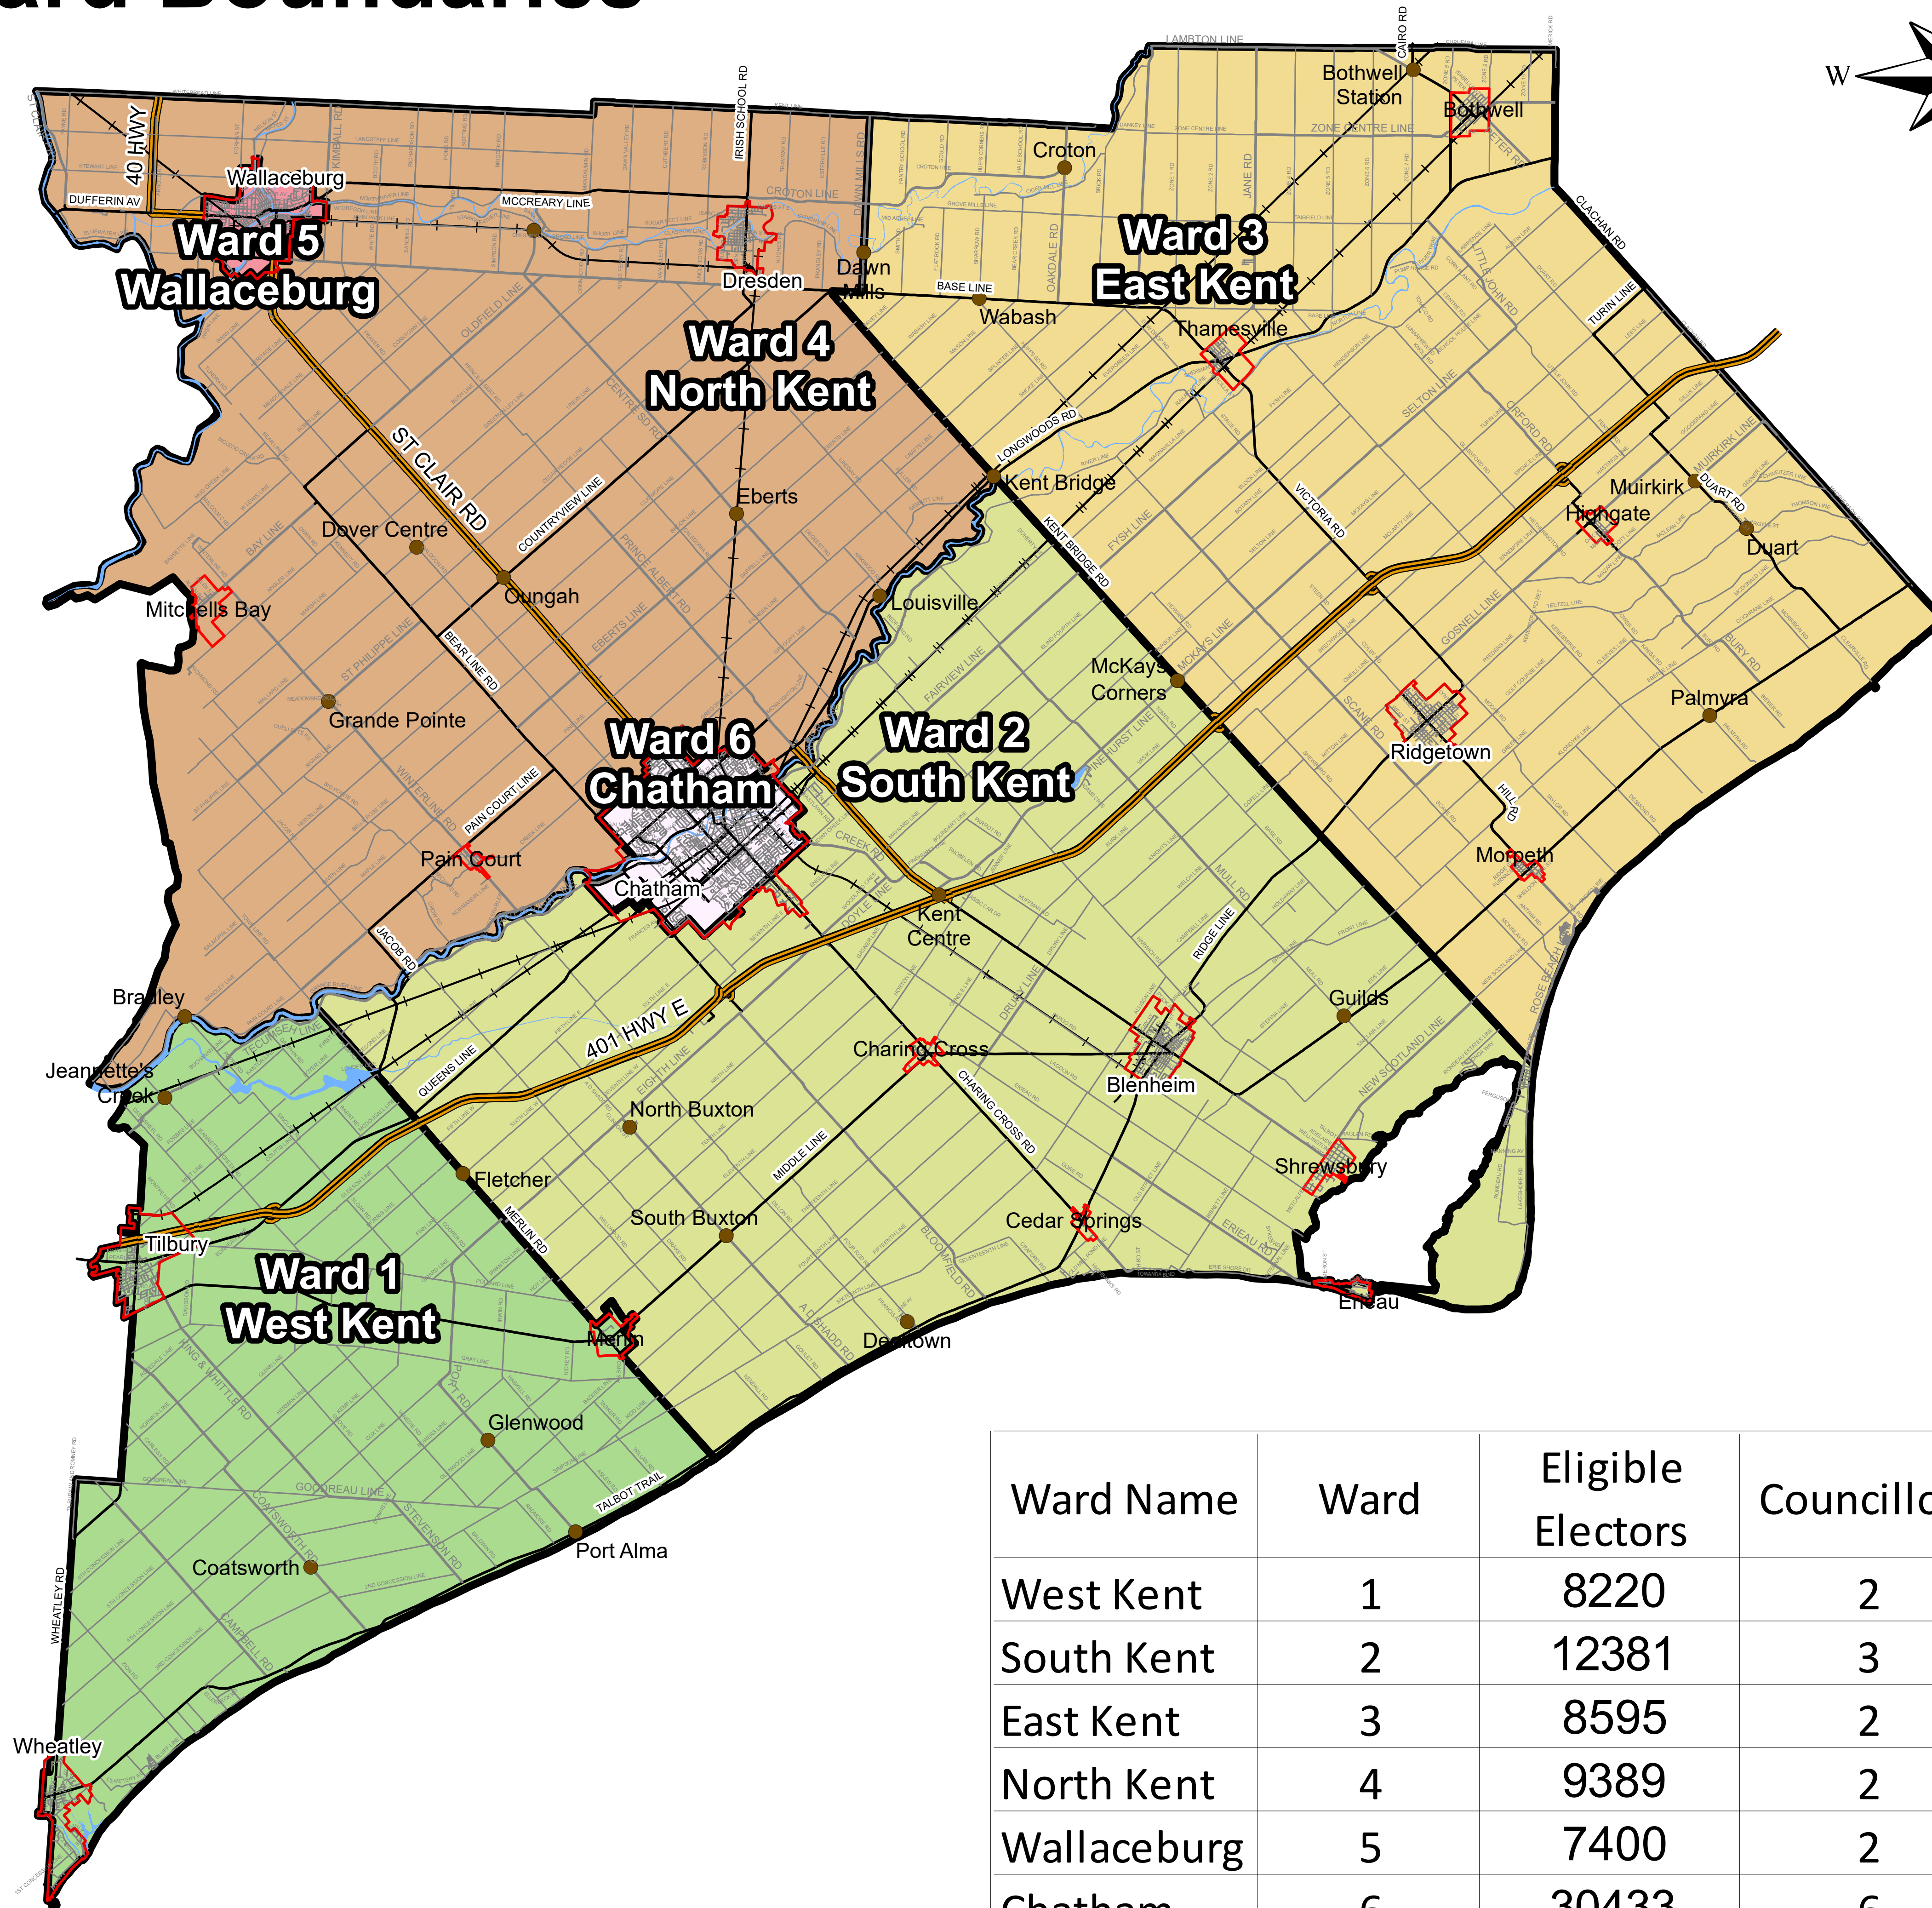

Ward Boundaries

Municipal Wards

- Ward 1: West Kent
- Ward 2: South Kent
- Ward 3: East Kent
- Ward 4: North Kent
- Ward 5: Wallaceburg
- Ward 6: Chatham

Disclaimer: The Municipality of Chatham-Kent takes every precaution to put up-to-date and correct information on all maps published by Information Services. However, it does not expressly warranty that the information contained in the map is accurate on the date of publication. All users may use this information at their own risk. The Municipality of Chatham-Kent will not entertain any claims arising out of the use of this map or information.

This is not a plan of survey.

PROJECTION: NAD83 ZONE 17N

Ward Name	Ward	Eligible Electors	Councillors
West Kent	1	8220	2
South Kent	2	12381	3
East Kent	3	8595	2
North Kent	4	9389	2
Wallaceburg	5	7400	2
Chatham	6	30433	6