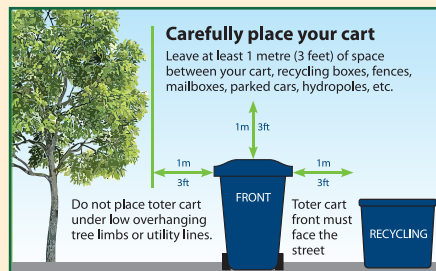

- Place garbage in tied bags or closed boxes only
- The toter cart lid must be able to close
- Overloaded carts will not be emptied
- Arrow on top of lid points to the centre of the road
- Toter carts are placed 1 metre (3 feet) from all stationary objects including other toter carts