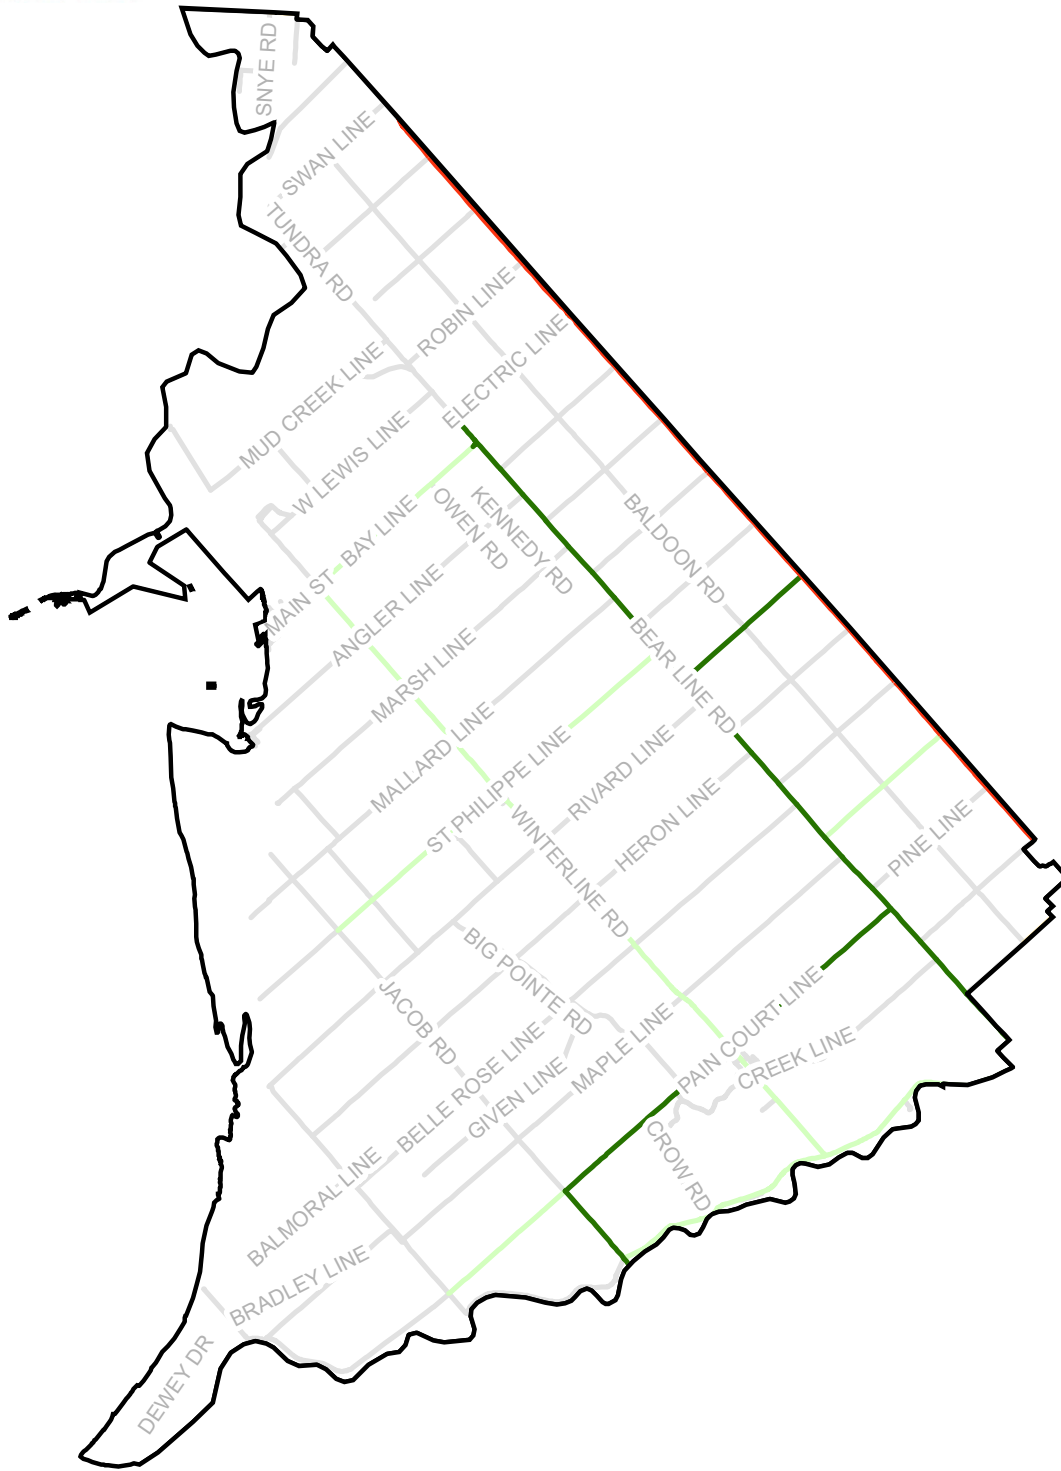

Municipality of Chatham-Kent Dover Road Network

Schedule 'C16'

Legend

- Schedule Boundary
- Regional Road
- Rural Arterial
- Urban Arterial
- Rural Collector
- Urban Collector
- Local
- Railway