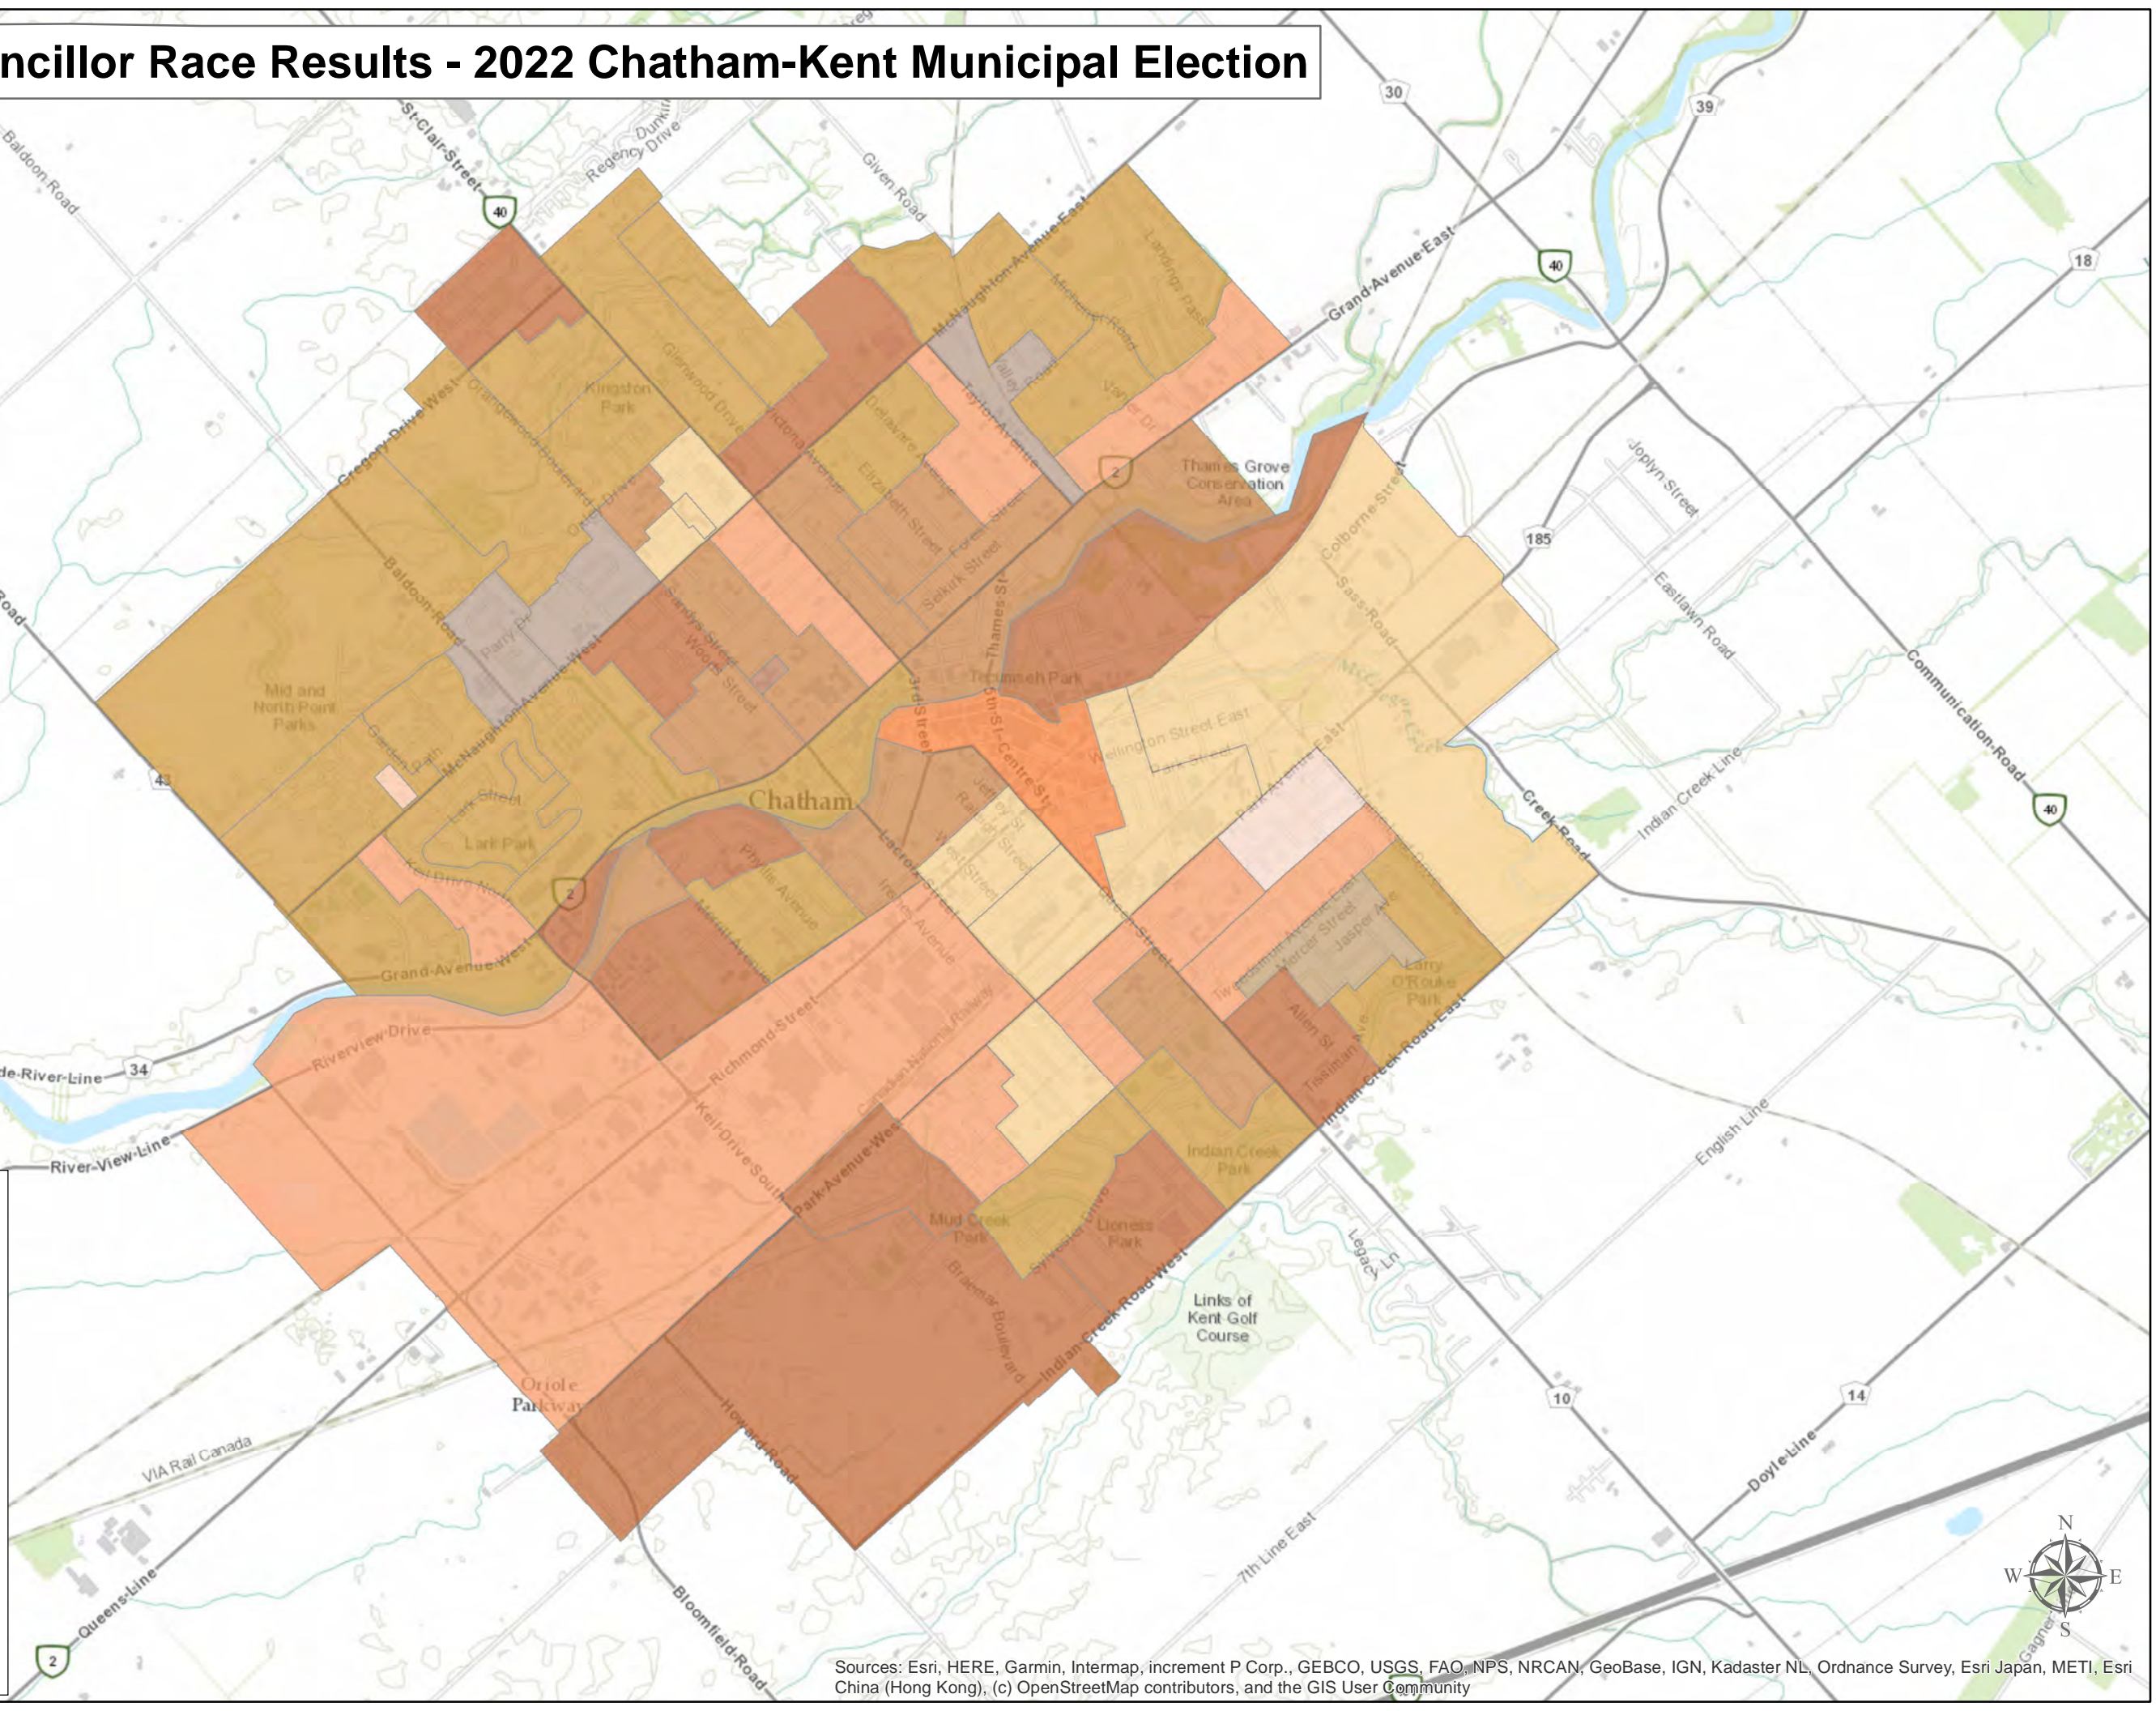

# Ward 6 Chatham Councillor Race Results - 2022 Chatham-Kent Municipal Election

**Polling Sub-Division Winners**

**Ward 6 Winners**

- ALLIN
- ALLIN/BONDY
- ALLIN/BONDY/CREW
- BONDY
- BONDY/CREW
- BONDY/CREW/McGREGOR/VELLINGA
- CREW
- FINN
- KIRKWOOD-WHYTE
- McGREGOR
- STOREY

Sources: Esri, HERE, Garmin, Intermap, increment P Corp., GEBCO, USGS, FAO, NPS, NRCAN, GeoBase, IGN, Kadaster NL, Ordnance Survey, Esri Japan, METI, Esri China (Hong Kong), (c) OpenStreetMap contributors, and the GIS User Community