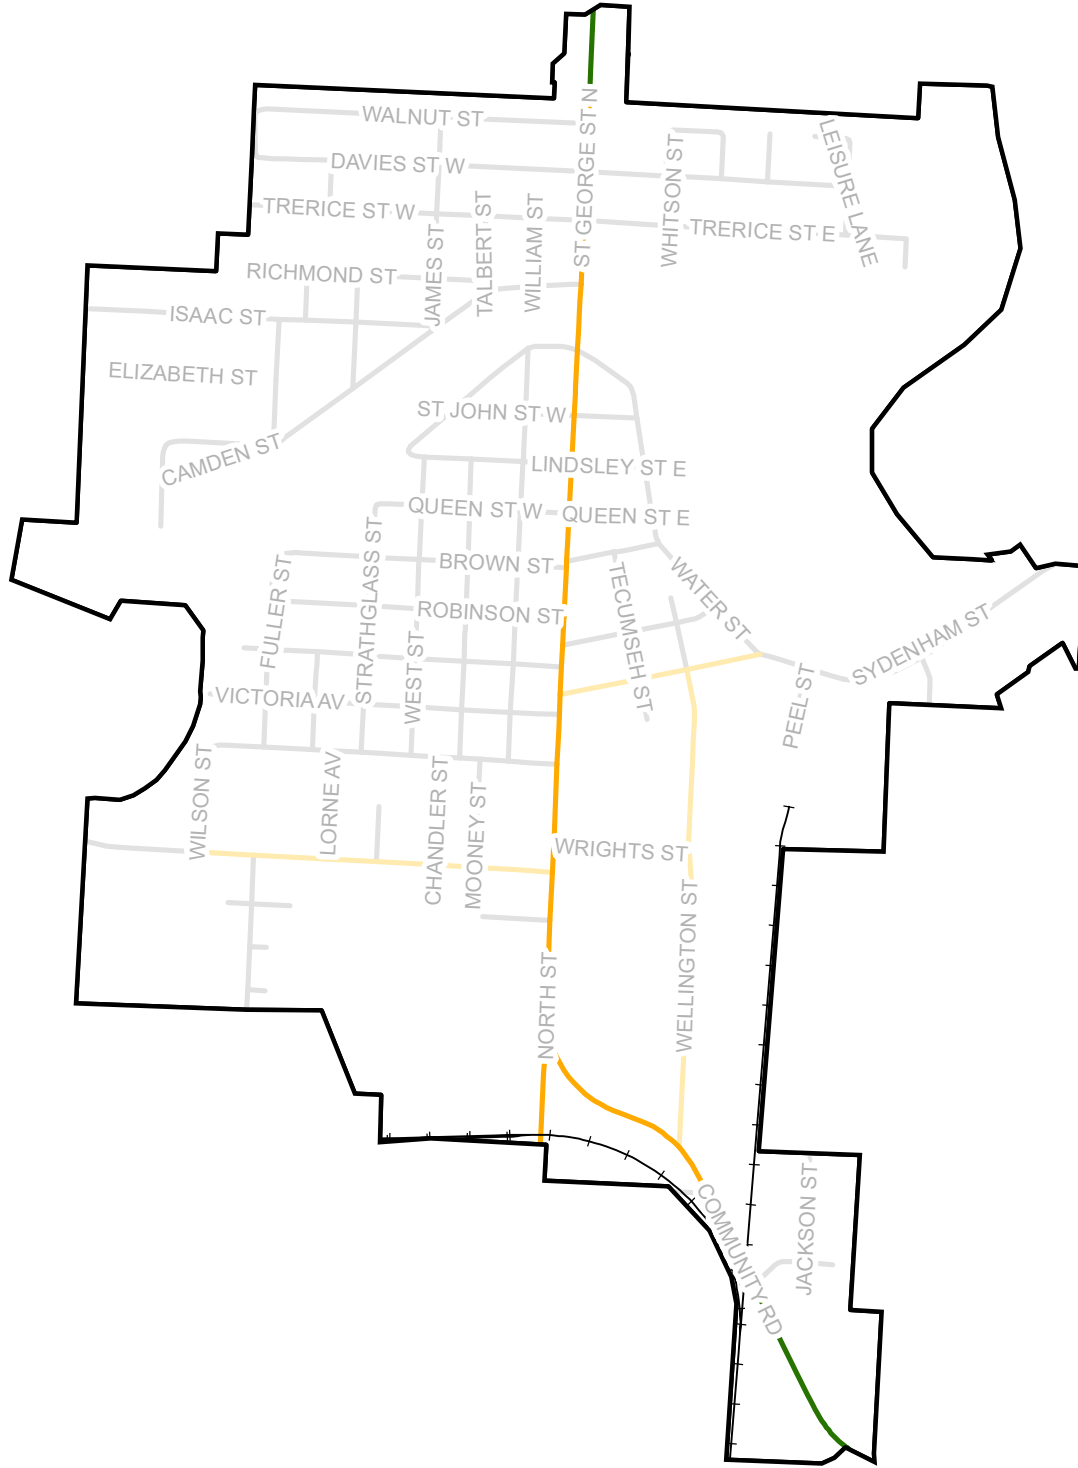

Municipality of Chatham-Kent Dresden Road Network

Legend					
	Schedule Boundary		Regional Road		Rural Arterial
	Railway		Urban Arterial		Rural Collector
			Urban Collector		Local